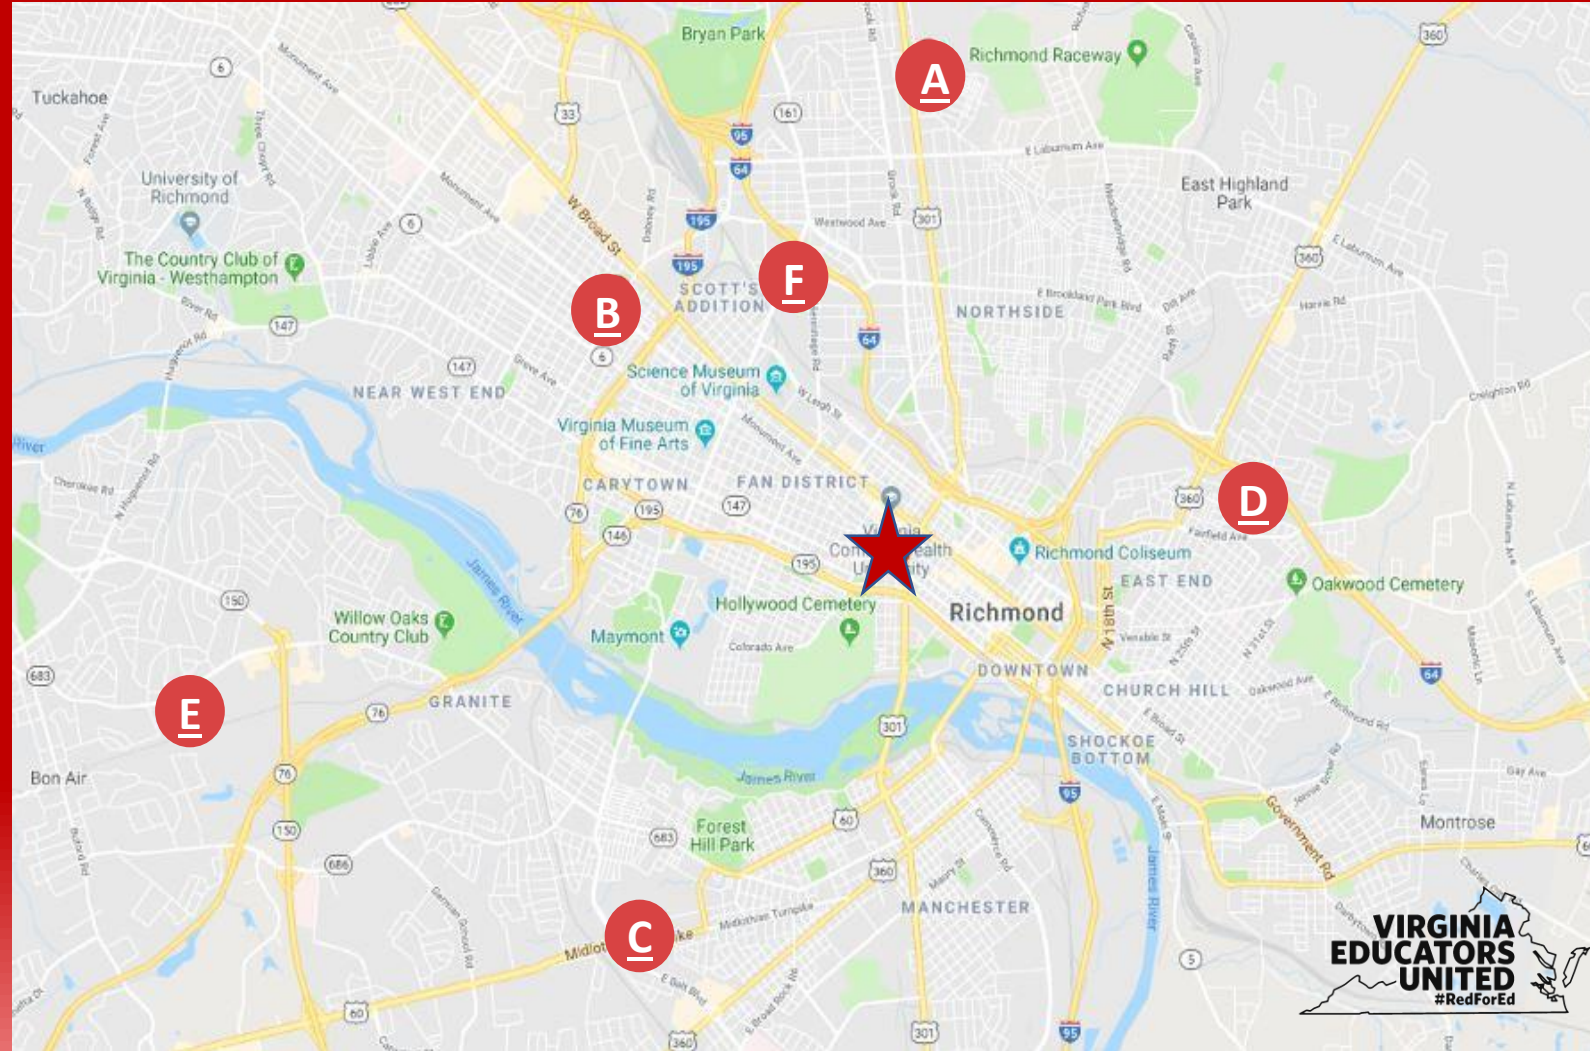

#RedforED Shuttle Service

March and Rally
January 28th

All buses will depart promptly at 10 AM

- A) John Marshall High School
4225 Old Brook Rd, Richmond, A 23227
- B) Thomas Jefferson High School
4100 W Grace St, Richmond, A 23230
- C) George Wythe High School
4314 Crutchfield St, Richmond, A 23225
- D) Armstrong High School
2300 Cool Ln, Richmond, A 23223
- E) Huguenot High School
7945 Forest Hill Ave, Richmond, A 23230
- F) Arthur Ashe Junior Athletic Center
3001 N Boulevard, Richmond, A 23230