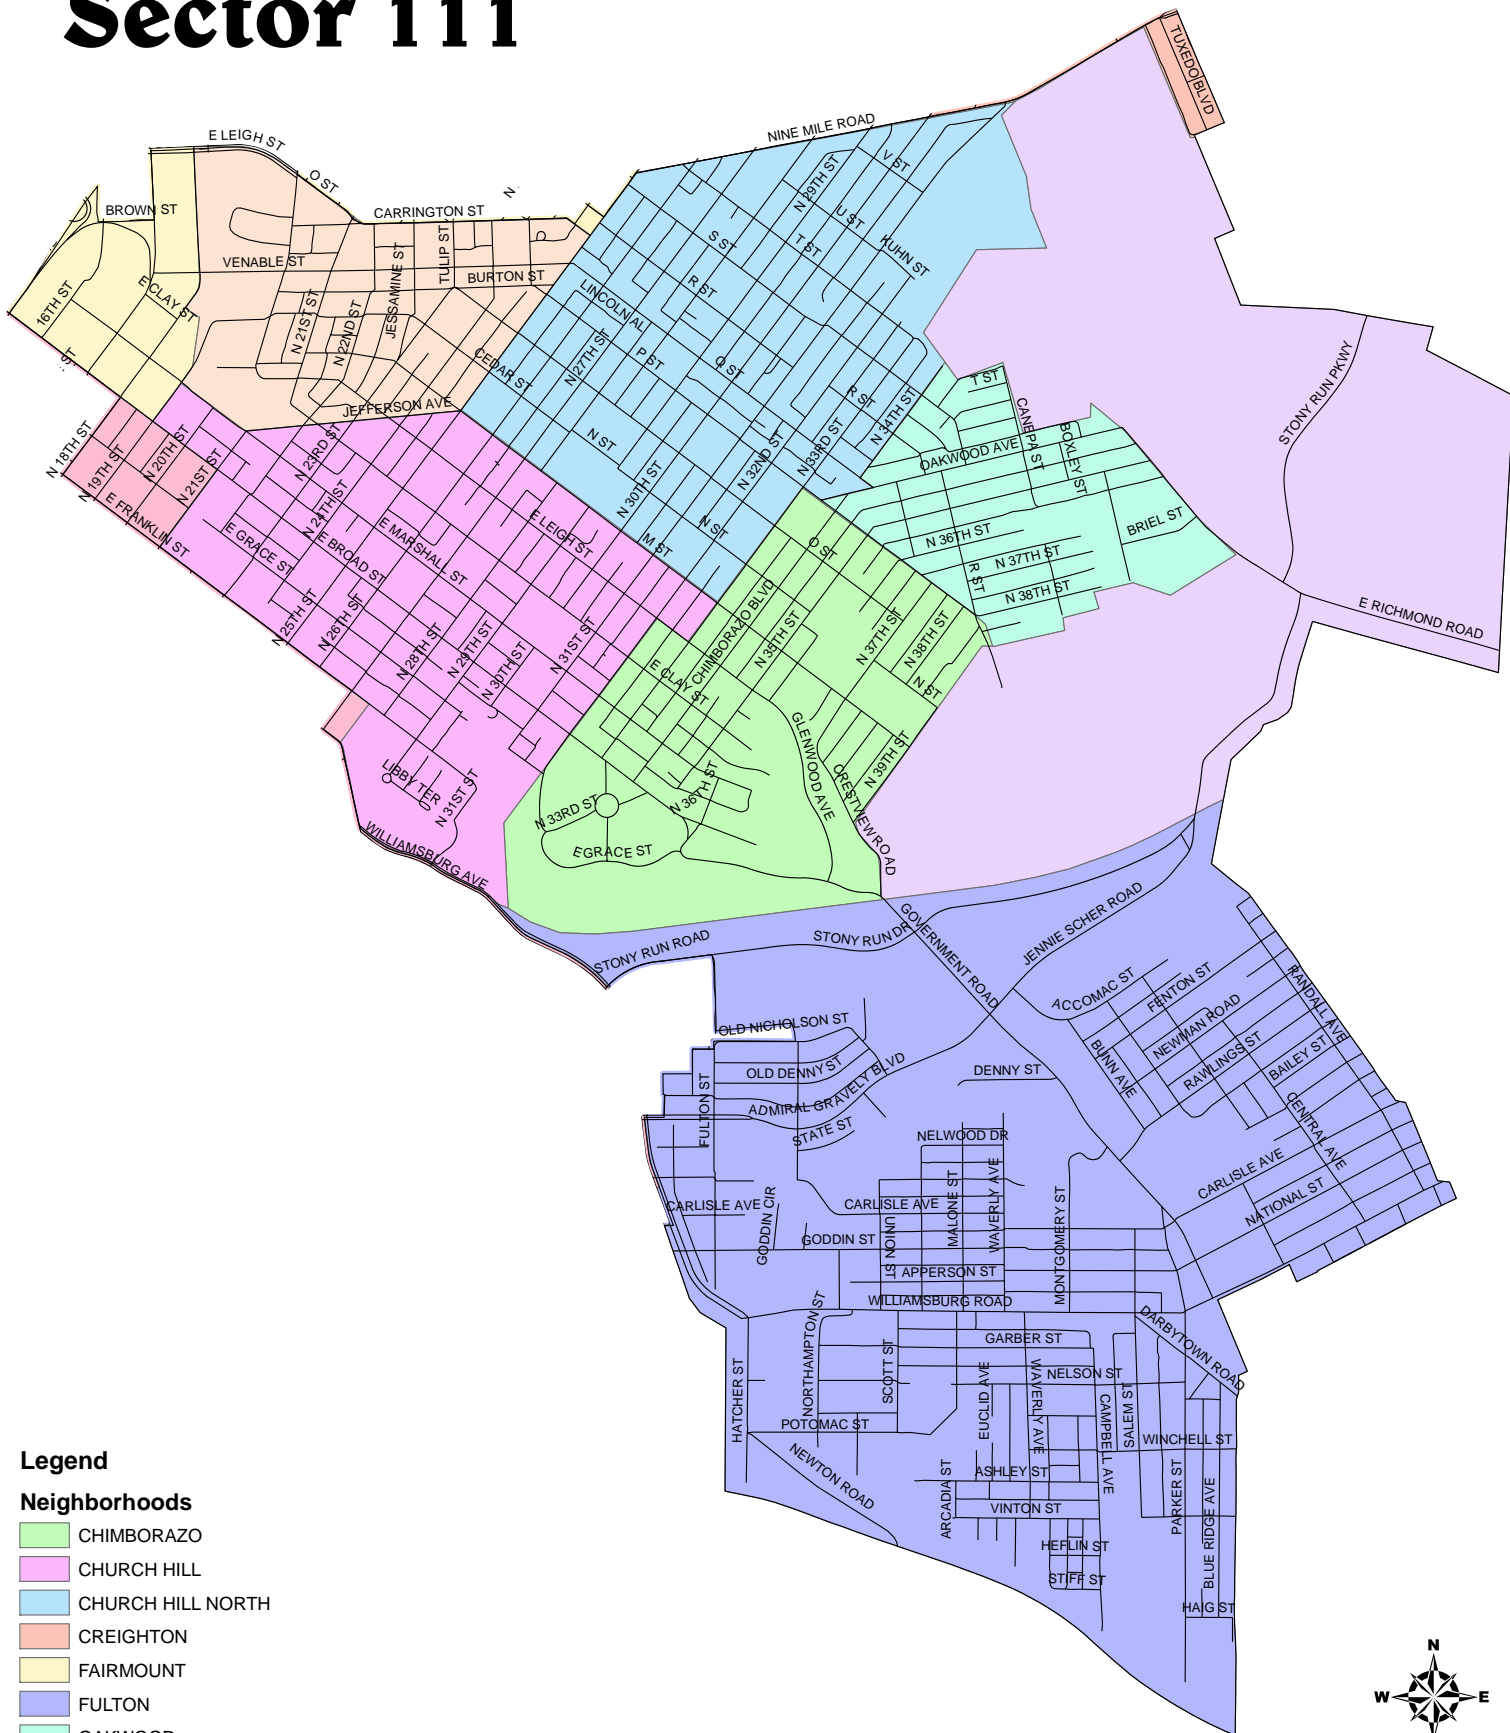

Sector 111

Legend

Neighborhoods

- CHIMBORAZO
- CHURCH HILL
- CHURCH HILL NORTH
- CREIGHTON
- FAIRMOUNT
- FULTON
- OAKWOOD
- OAKWOOD CEMETERY
- SHOCKOE BOTTOM
- UNION HILL
- UPPER SHOCKOE VALLEY