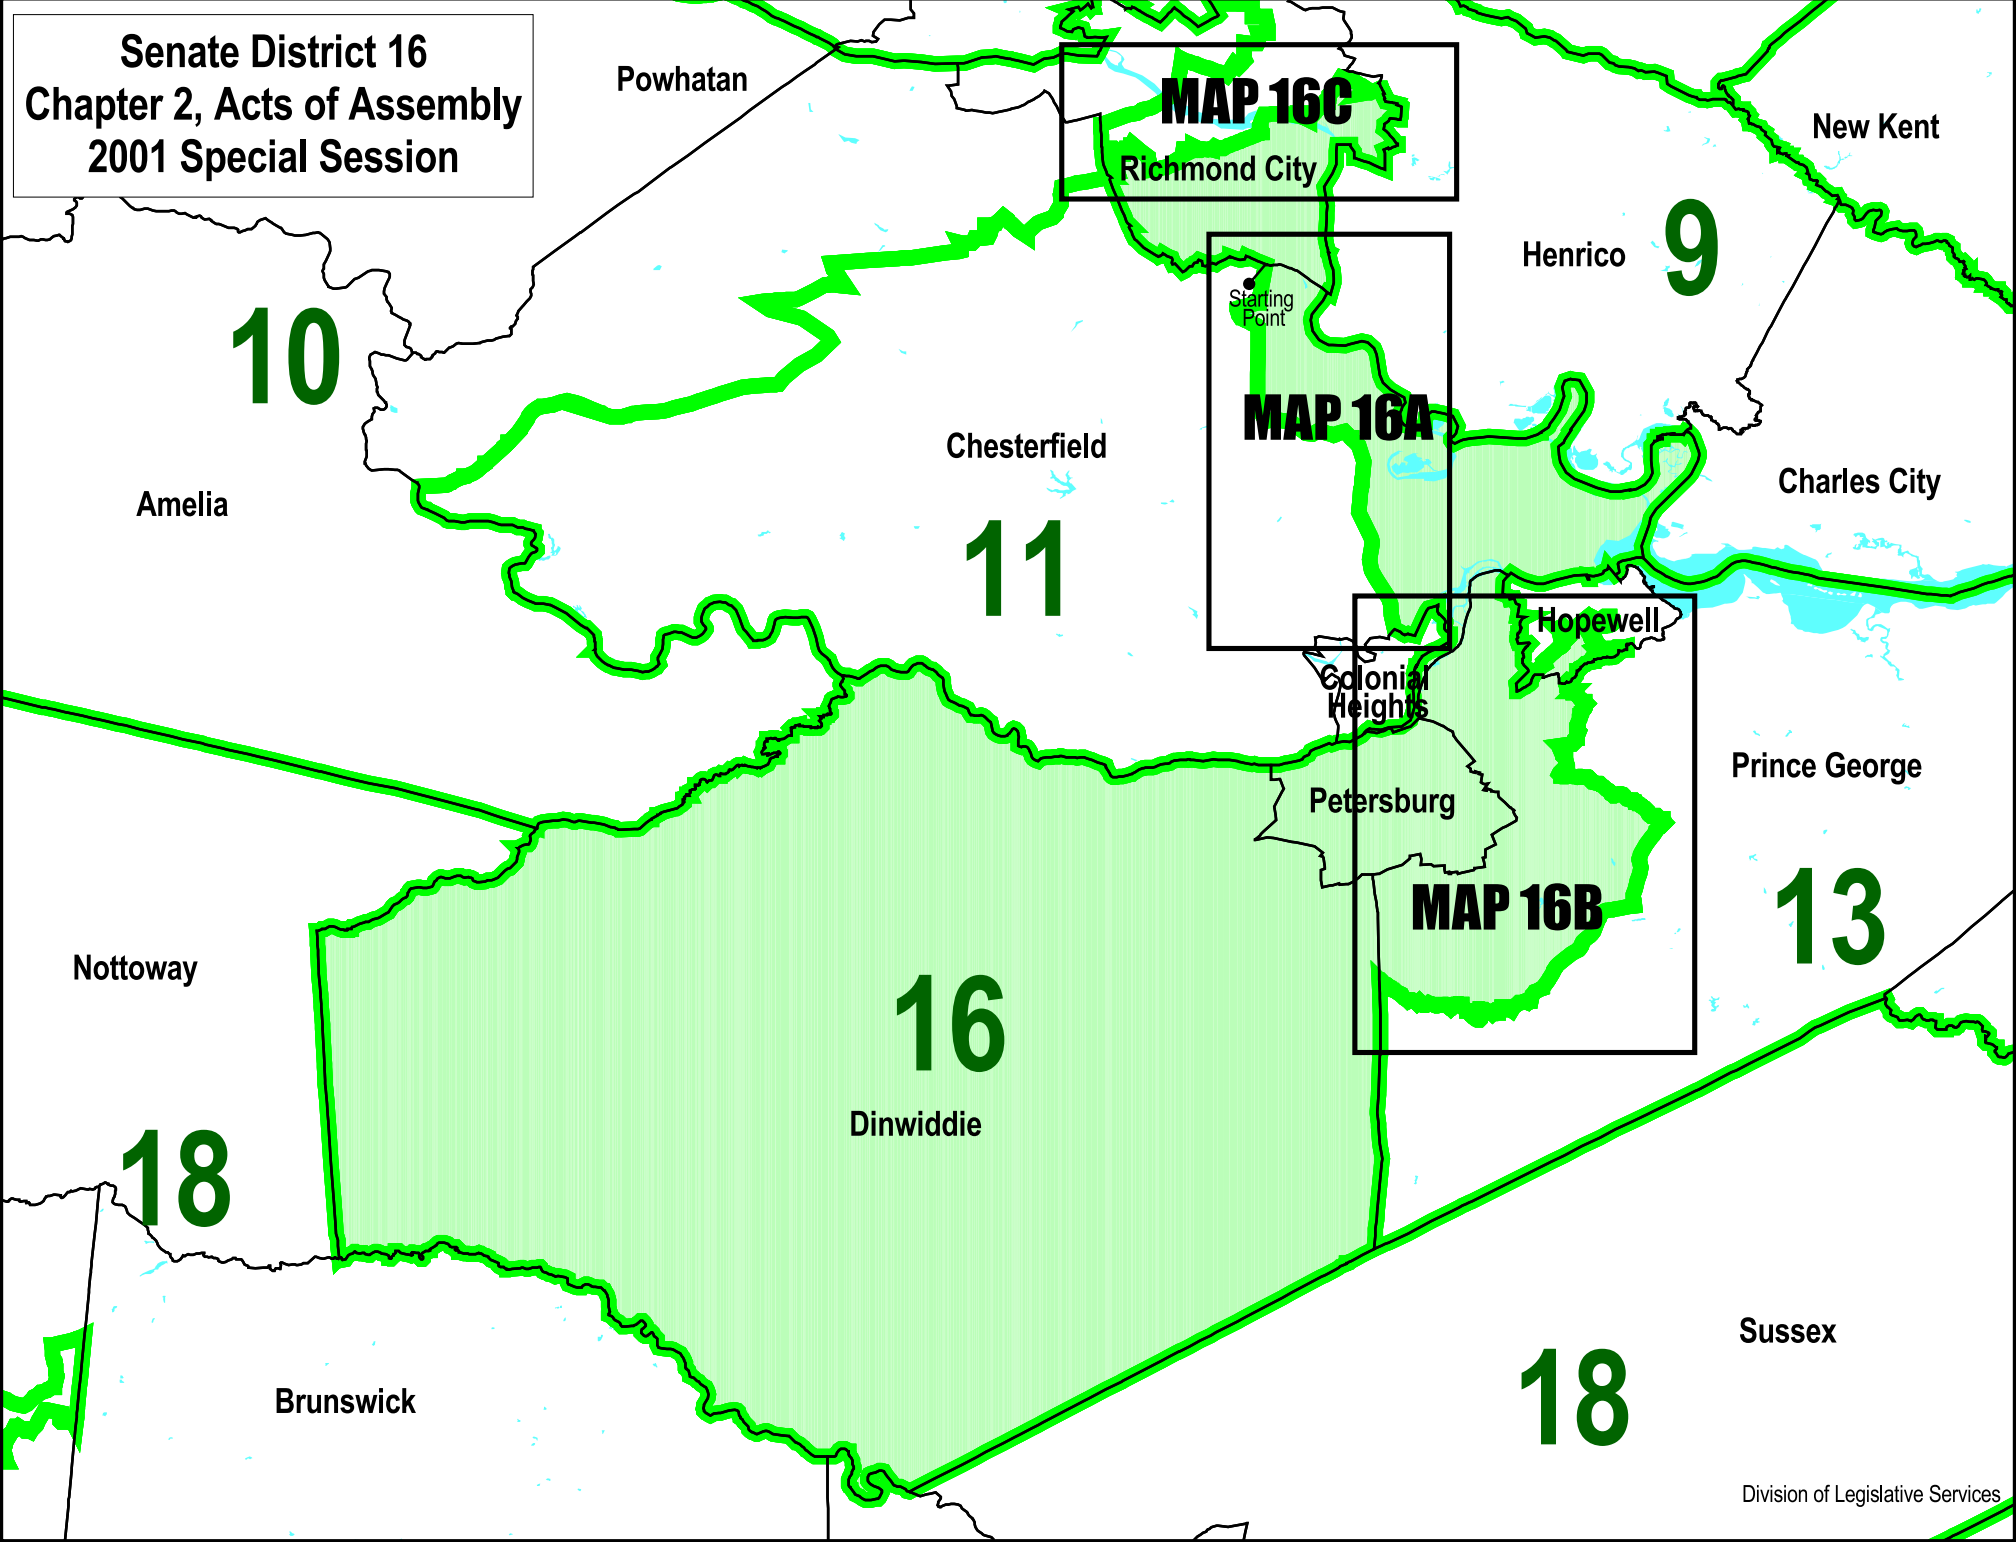

Senate District 16  
Chapter 2, Acts of Assembly  
2001 Special Session

**MAP 16C**

Richmond City

**MAP 16A**

Starting Point

**MAP 16B**

9

10

11

13

18

18

Richmond City

Henrico

Chesterfield

9

16

11

Starting Point

Cox Railroad

Chippenham

Dalebrook

Cox Railroad

Proctors Creek

Jefferson Davis

I-95

I-95

I-95

I-95

I-895