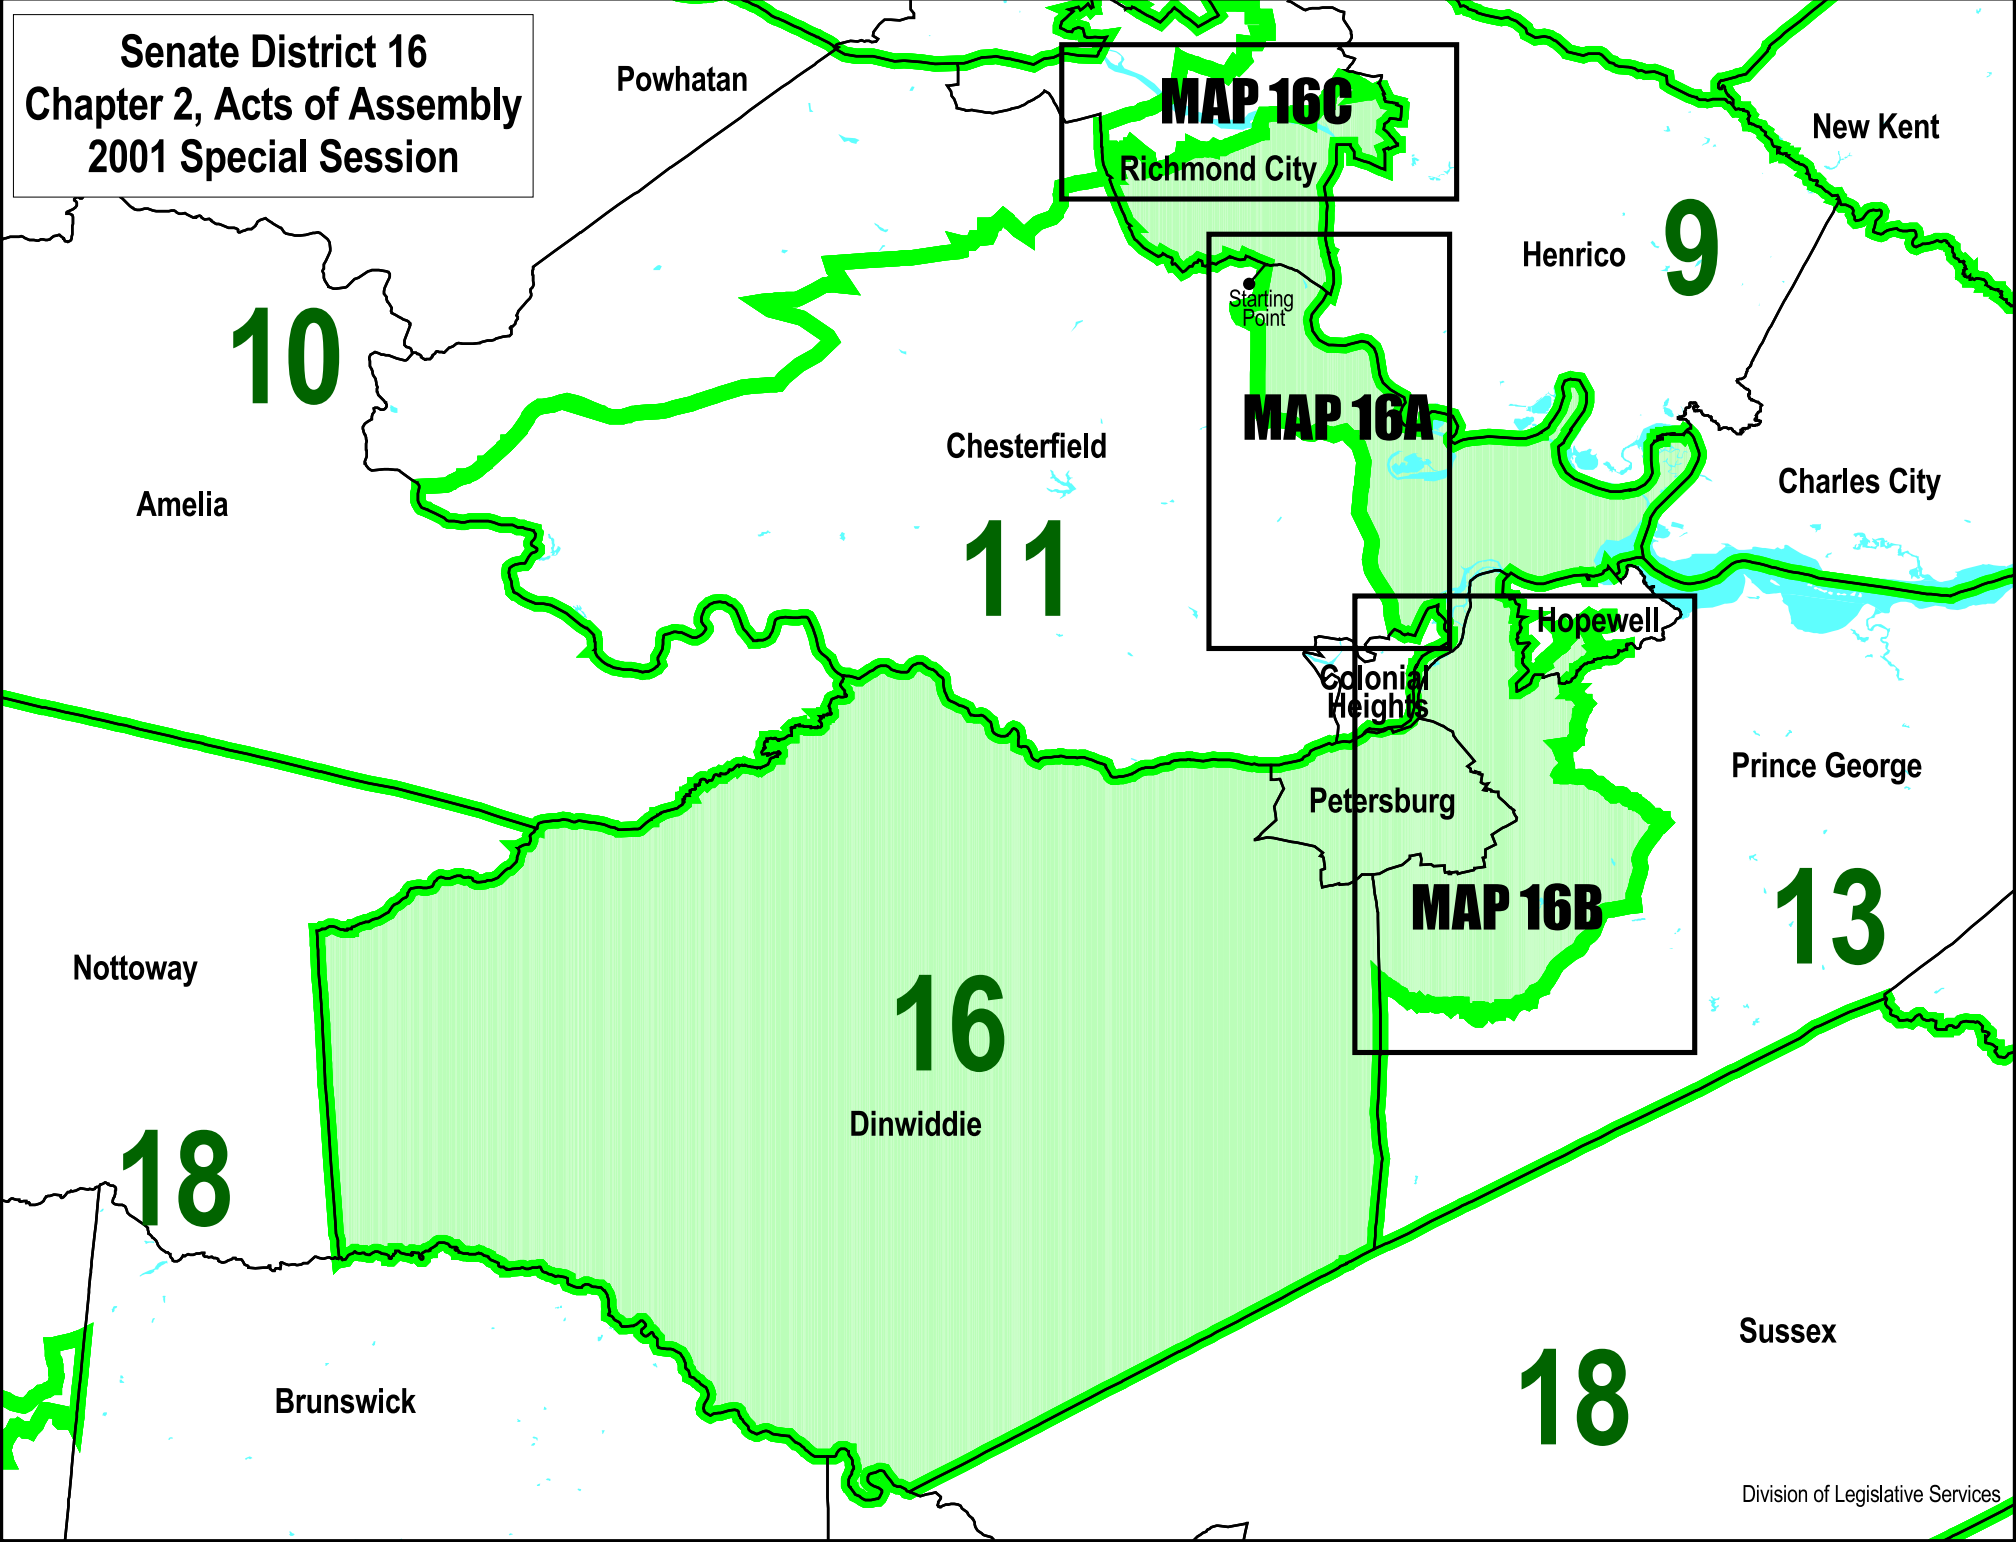

Senate District 16
Chapter 2, Acts of Assembly
2001 Special Session

Richmond City

Henrico

Starting Point

9

16

Chesterfield

11

Chippenham

Dalebrook

Cox Railroad

Crestler

Jefferson Davis

State Highway 288

Centralia

Proctors Creek

State Highway 288

Iron Bridge

Hundred

Harrogate

Jefferson Davis

MAP 16B

Colonial Heights

Hopewell

11

16

Petersburg

Prince George

13

MAP 16C

Richmond City

9 Henrico