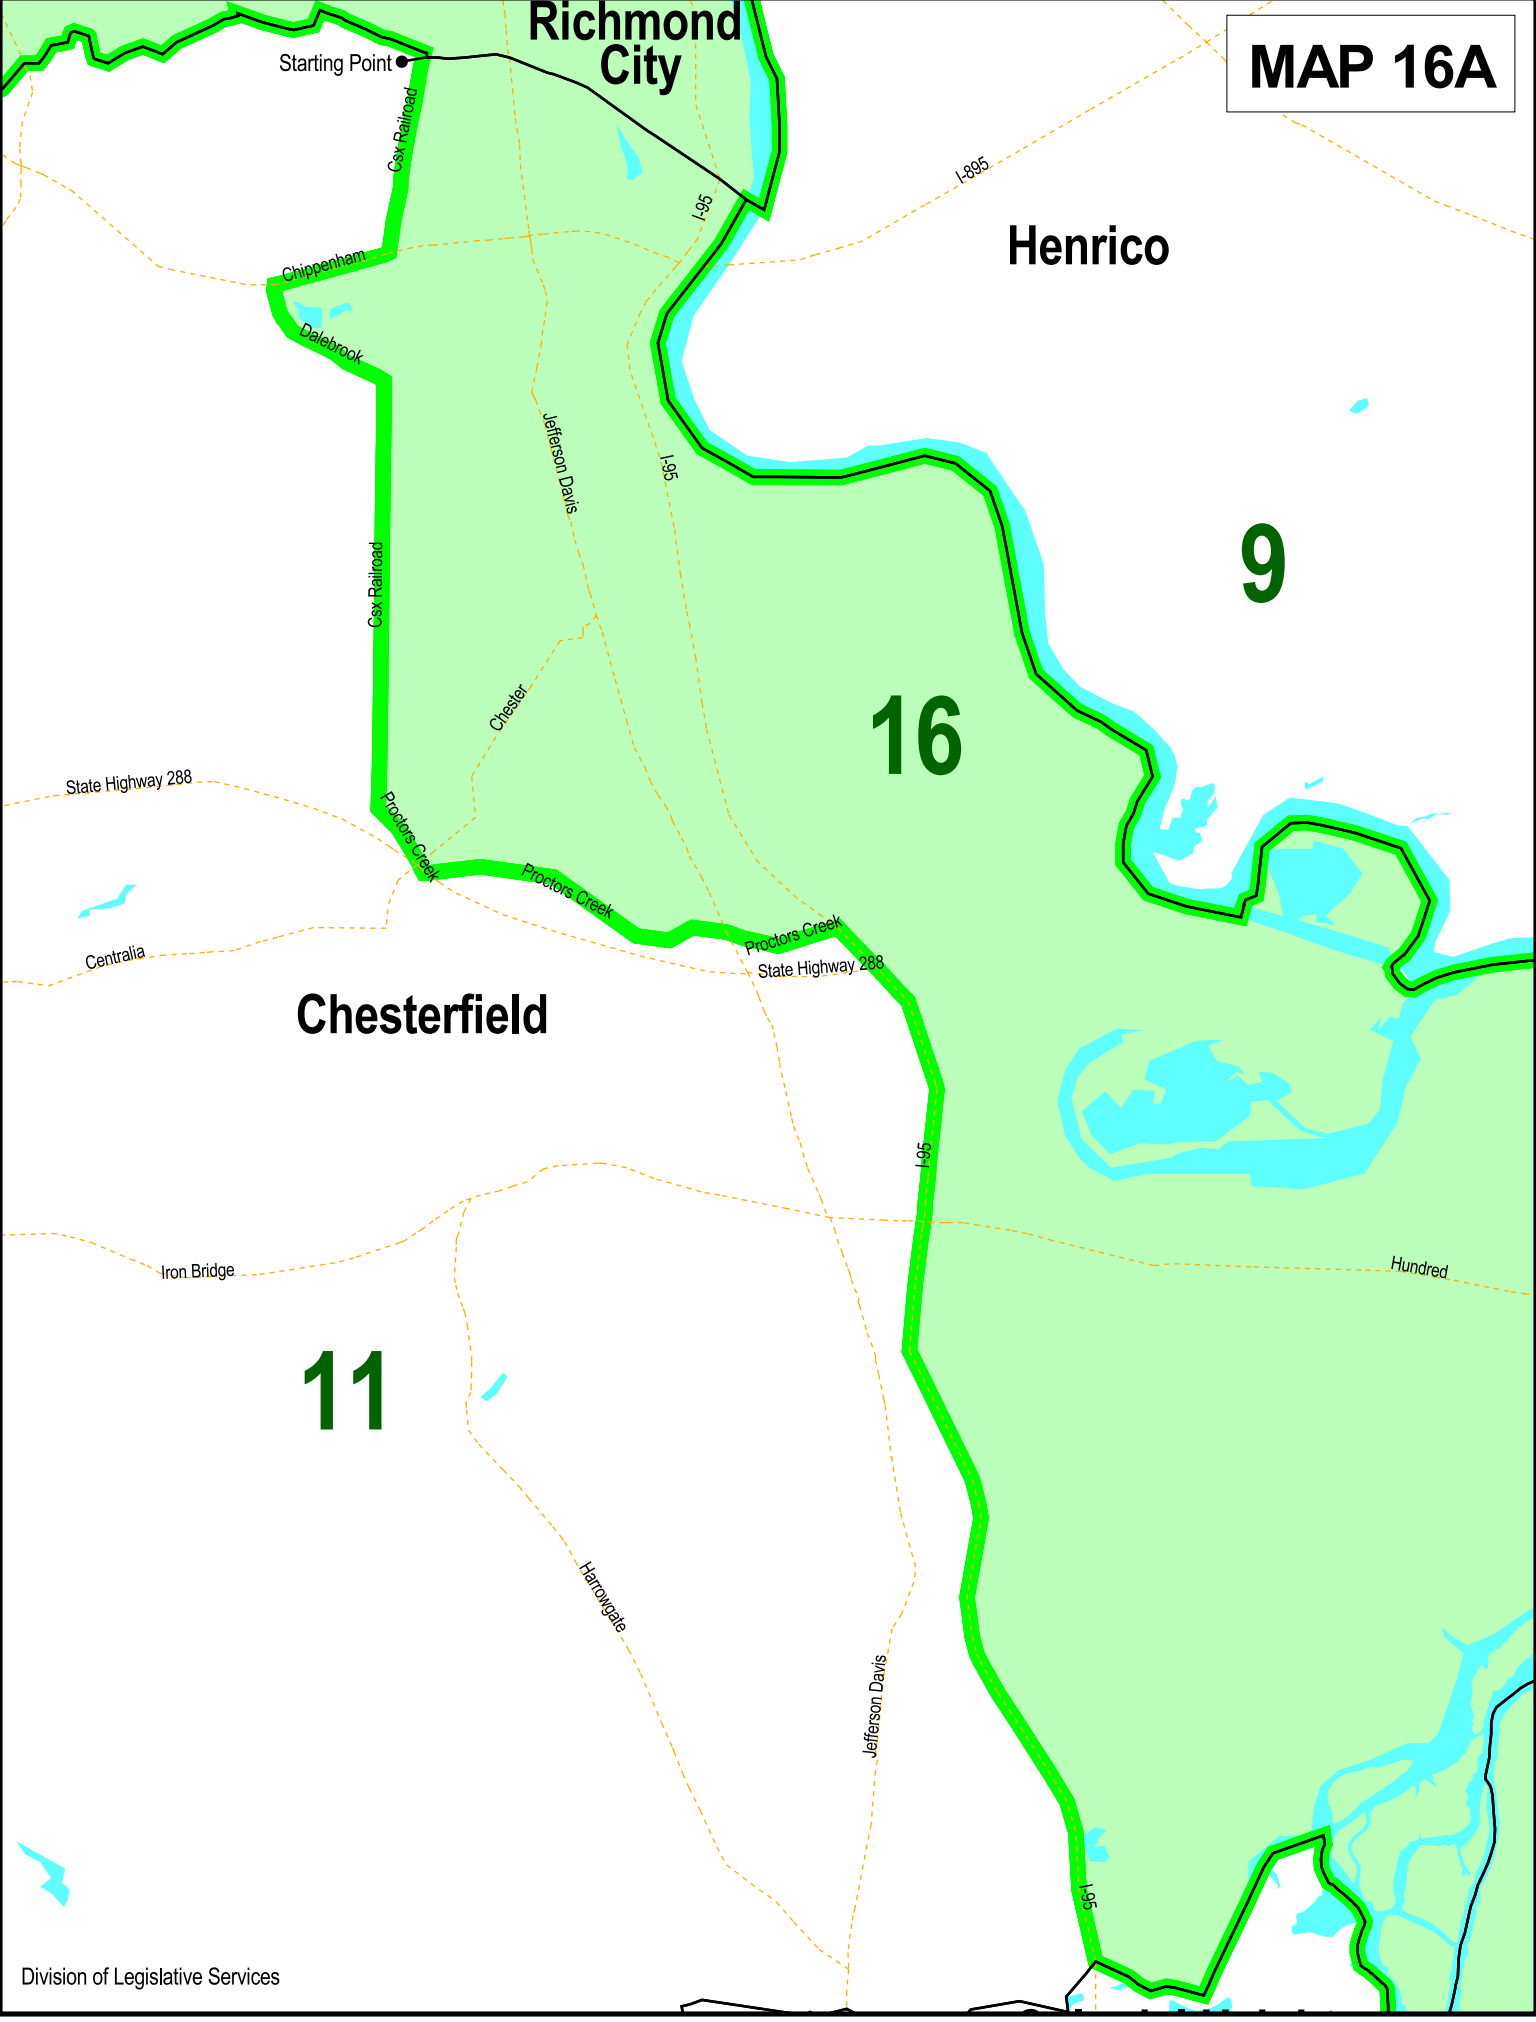

Senate District 16
Chapter 2, Acts of Assembly
2001 Special Session

Richmond City

Henrico

Starting Point

9

16

Chesterfield

11

Chippenham

Dalebrook

Cox Railroad

Crestler

Jefferson Davis

State Highway 288

Centralia

Proctors Creek

State Highway 288

Iron Bridge

Hundred

Harrogate

Jefferson Davis

MAP 16B

Colonial Heights

Hopewell

11

16

Petersburg

Prince George

13

MAP 16C

Richmond City

9 Henrico