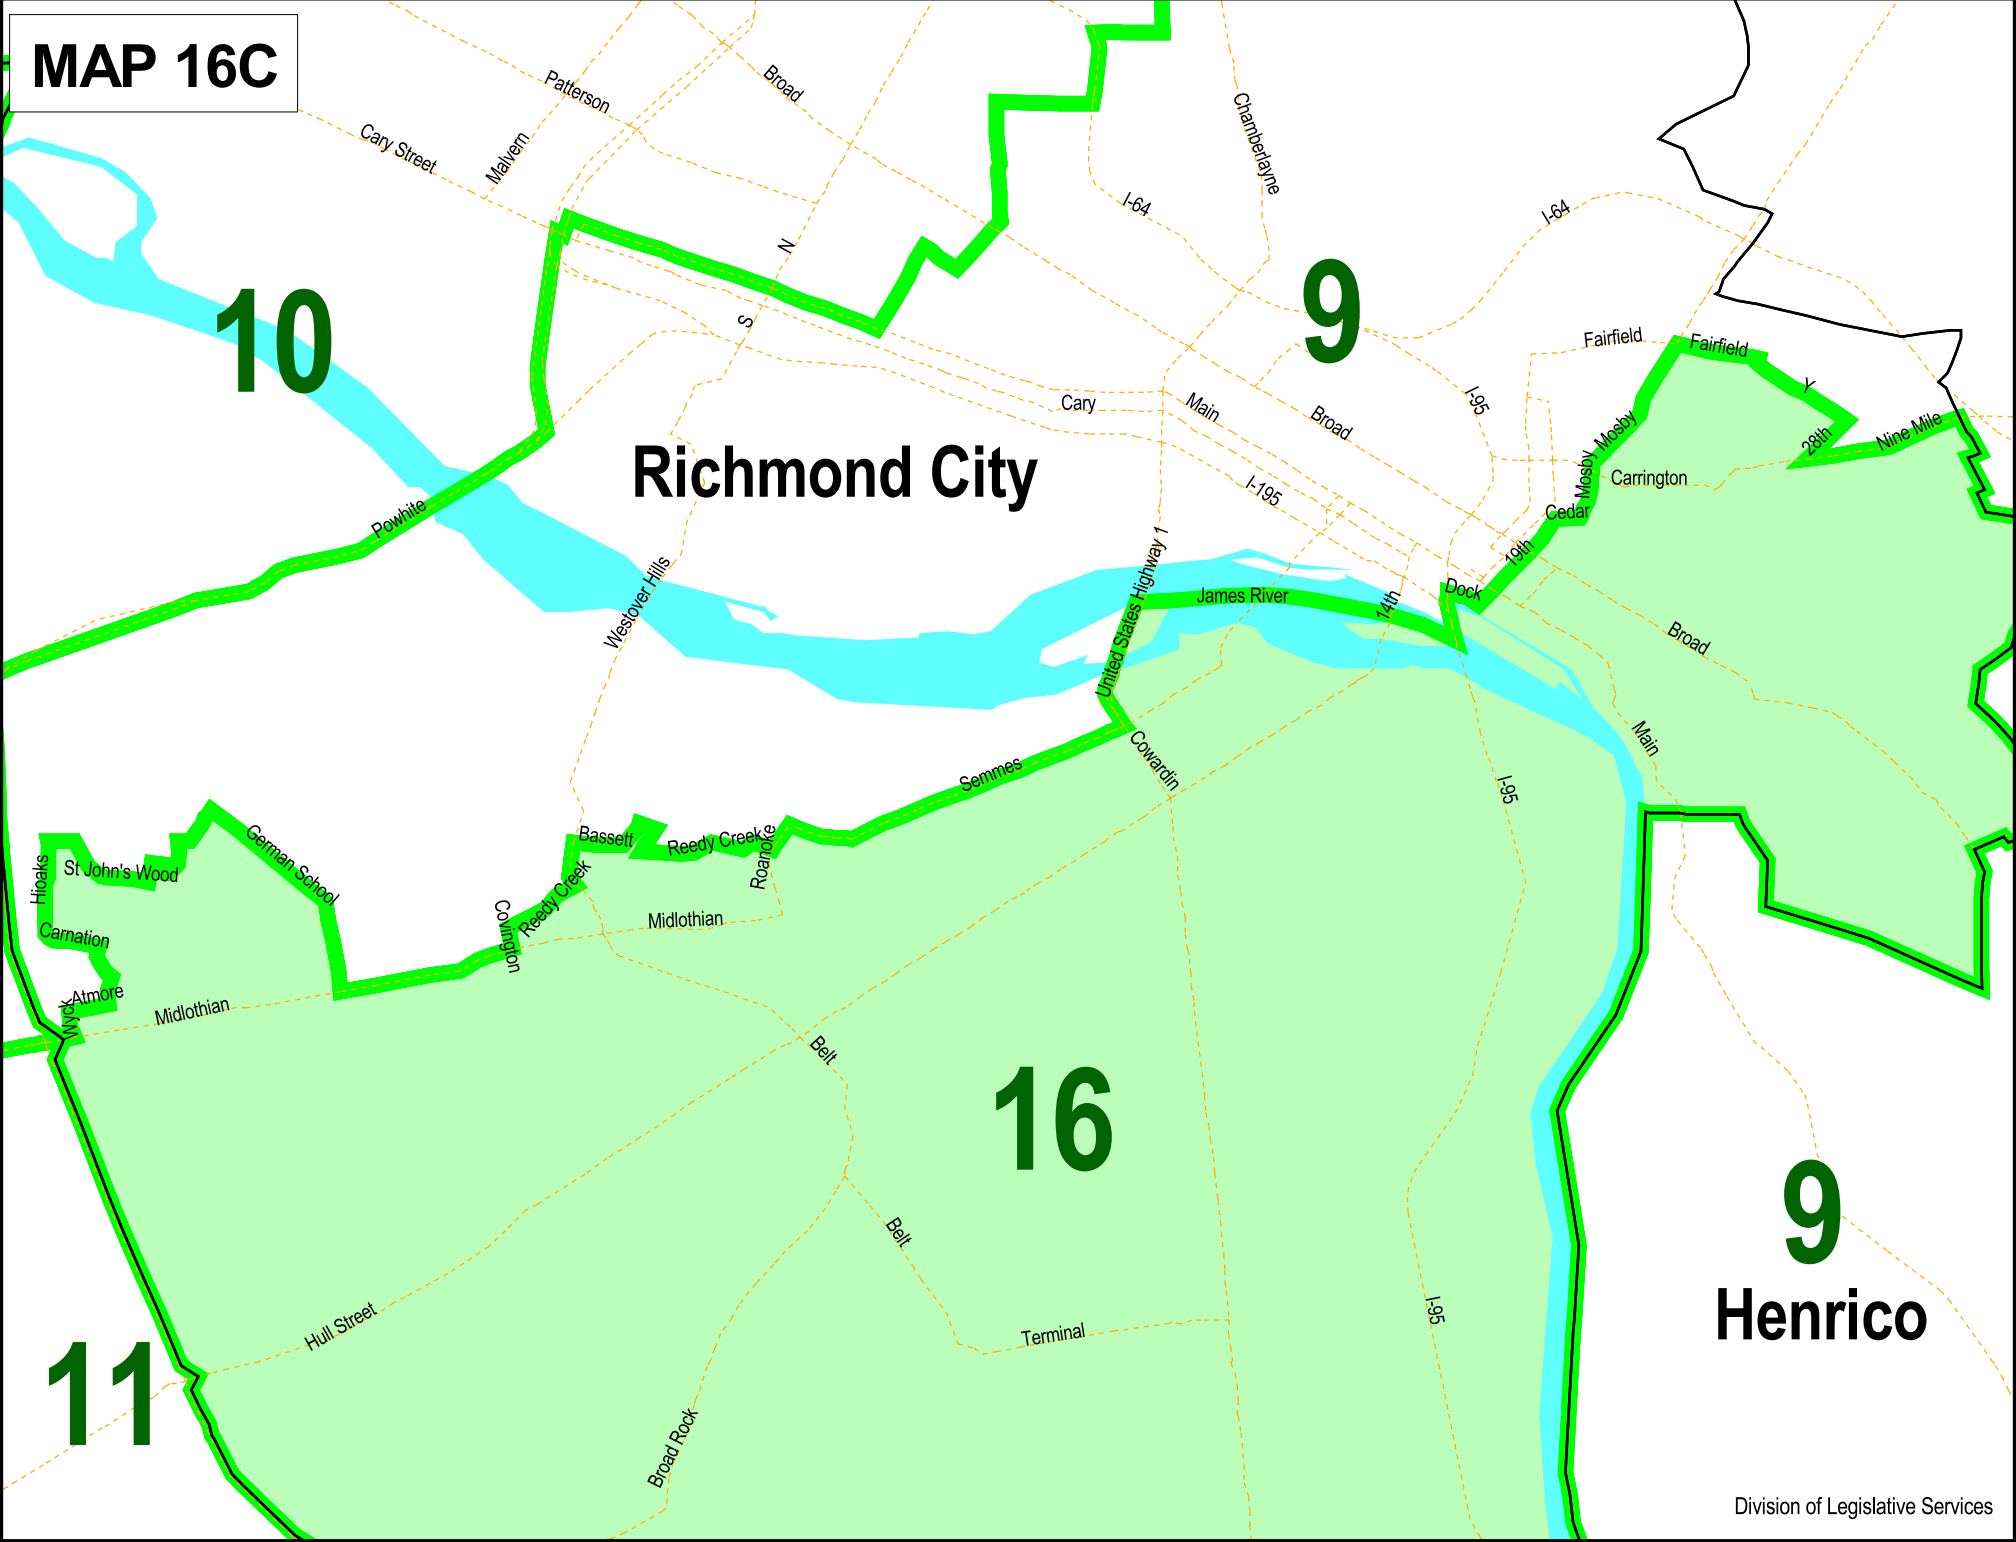

Senate District 16
Chapter 2, Acts of Assembly
2001 Special Session

Richmond City

Henrico

Starting Point

9

16

Chesterfield

11

Chippenham

Dalebrook

Cox Railroad

Crestler

Jefferson Davis

State Highway 288

Centralia

Proctors Creek

State Highway 288

Iron Bridge

Hundred

Harrogate

Jefferson Davis

MAP 16B

Colonial Heights

Hopewell

11

16

Petersburg

Prince George

13

MAP 16C

Richmond City

9 Henrico