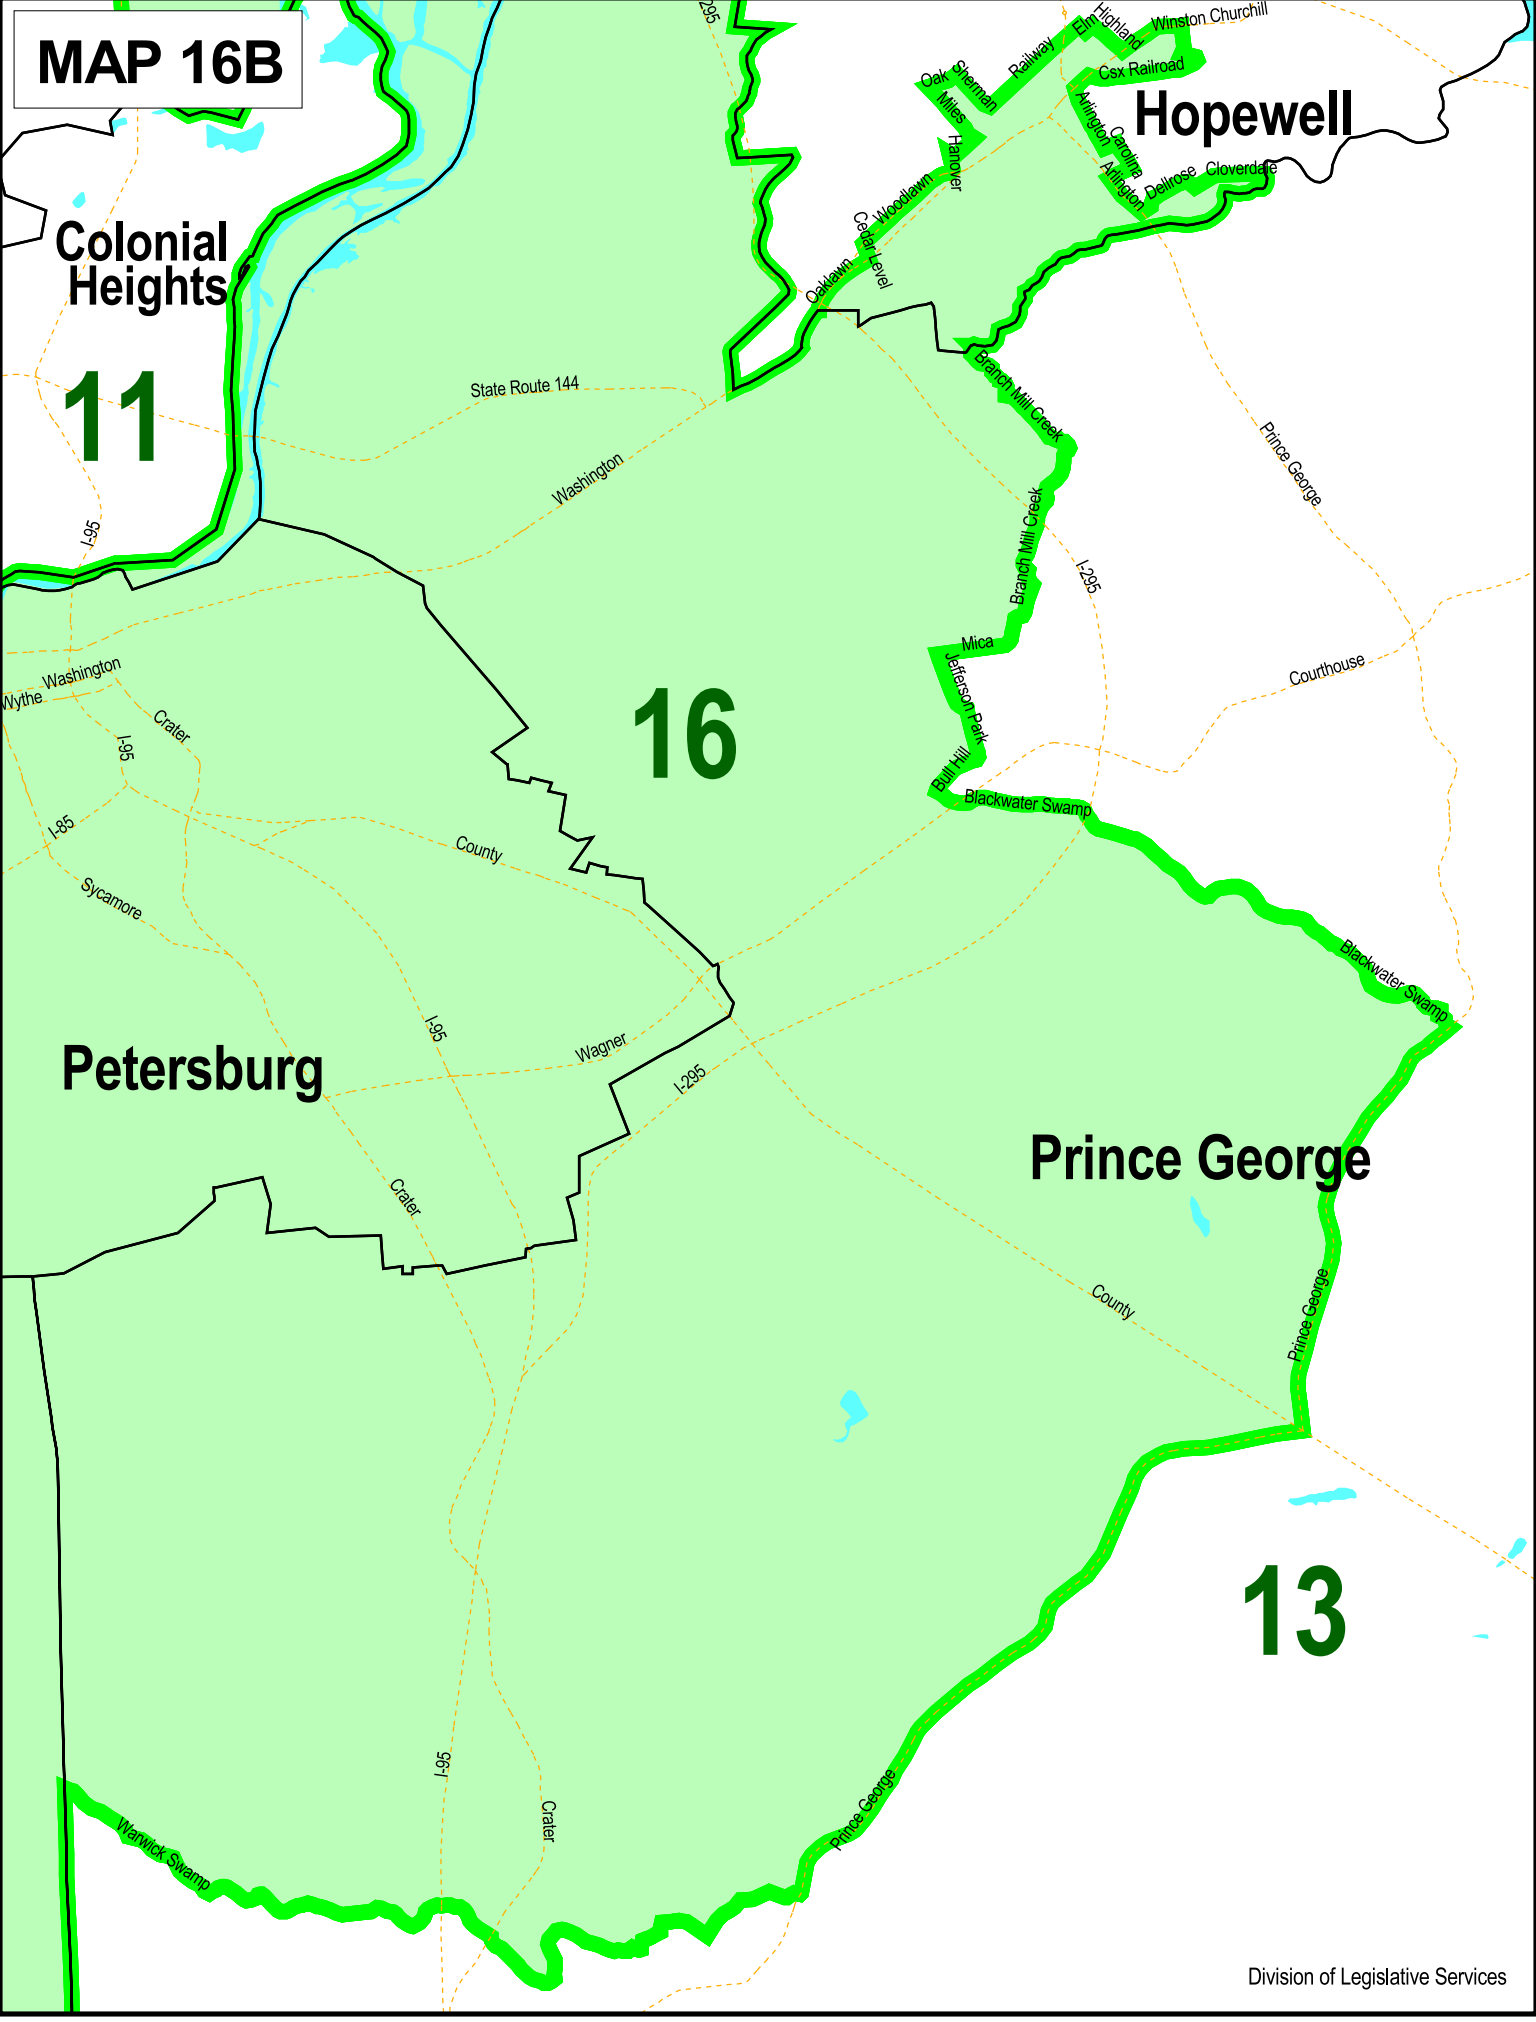

Senate District 16
Chapter 2, Acts of Assembly
2001 Special Session

Richmond City

Henrico

Starting Point

9

16

Chesterfield

11

Chippenham

Dalebrook

Cox Railroad

Crestler

Jefferson Davis

State Highway 288

Centralia

Proctors Creek

State Highway 288

Iron Bridge

Hundred

Harrogate

Jefferson Davis

MAP 16B

Colonial Heights

Hopewell

11

16

Petersburg

Prince George

13

MAP 16C

Richmond City

9 Henrico